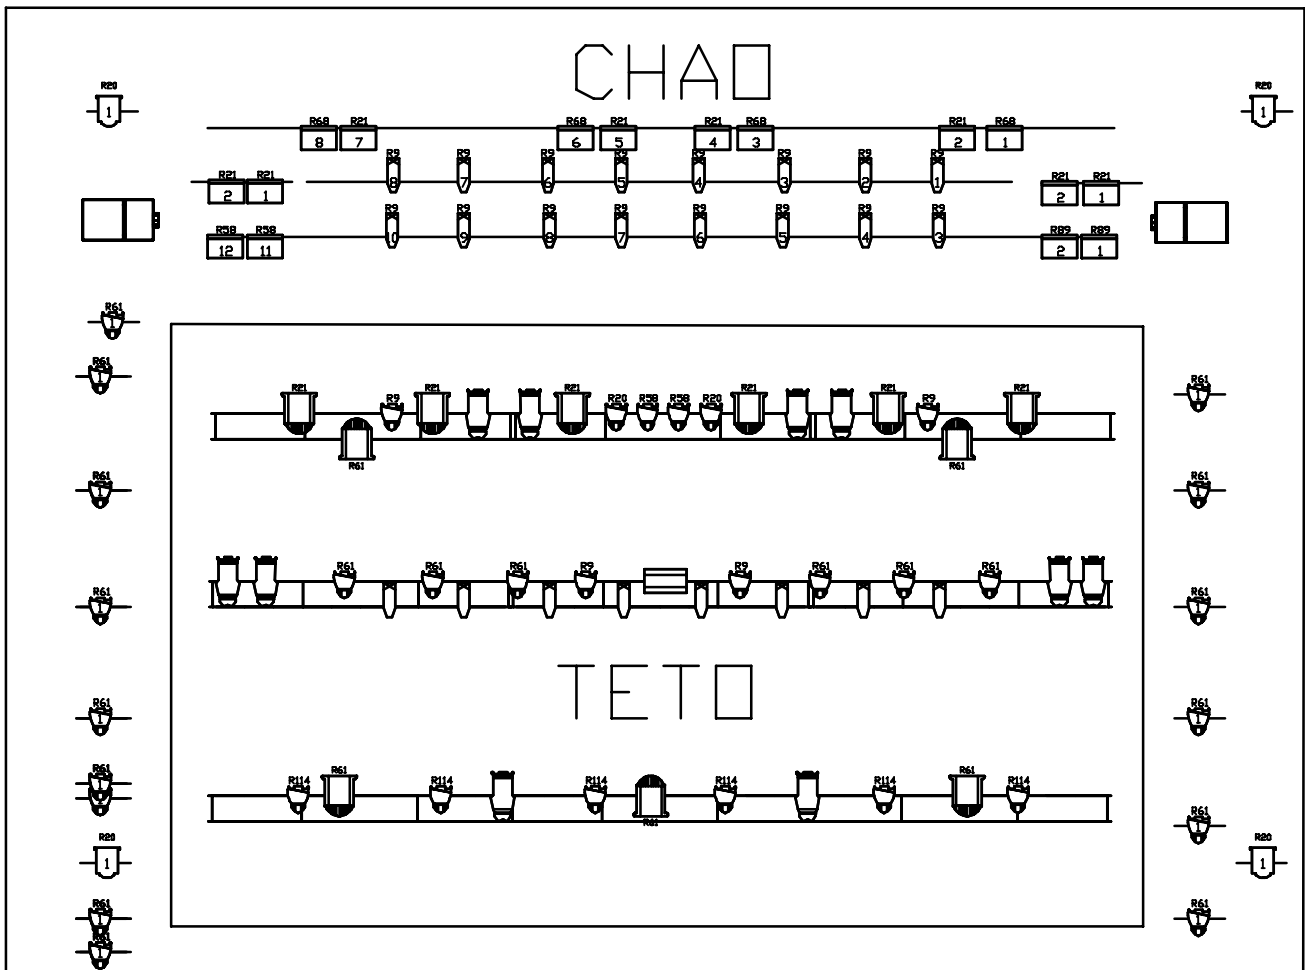

Black.out

SCENE AND LIGHT DESIGNER

-  FRESNEL 2000 W
-  OPTI PAR 575 W
-  ELIPSOIDAE 575 W
-  FRESNEL 1000W
-  SET LIGHT 1000 W
-  par 36 o loco lights
-  fog machine

REY ARTUR	
Lighting Design:	JULIO ARIAS
Assistant:	
Director:	SERGIO MOTTA
Scenic Design:	
Venue:	
Zero Date:	
Printed:	10/1/2008 16:11
Printed By:	JULIO ARIAS